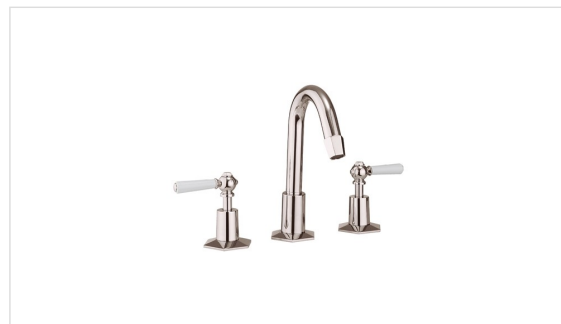

WALDORF WIDESPREAD BASIN FAUCET WITH WHITE LEVER HANDLES (TALL SPOUT)

Polished Nickel

US-WF135DPN_LV

FEATURES

- A modern interpretation of Art Deco excellence, Waldorf blends geometric intricacy with softened lines for a striking profile
- Solid brass construction
- Fluhs quarter-turn ceramic disc cartridges
- Pop-up drain assembly included

SPECIFICATIONS

| | |
|-------------------------------|-------------------------|
| Finish | Polished Nickel |
| Barcode | 5055833666874 |
| Spout reach | 5-1/4" |
| Spout swivel | No |
| Handle style | Lever |
| Handle spread minimum | 5" |
| Handle spread maximum | 22" |
| Drain type | Pop-up |
| Drain hole diameter | 1-3/4" |
| Deck thickness maximum | 1-5/16" |
| Installation type | Deck mount |
| Flow rate | 1.2 GPM |
| Weighted average lead content | Complies with .25% WALC |
| Number of faucet holes | 3 |
| CEC | Yes |
| IAPMO | Yes |
| State of MA | Yes |
| WaterSense | Yes |

✓ Limited Lifetime. Commercial

AVAILABLE COLOR/FINISHES

| Color | SKU | Description |
|--|----------------|-----------------|
|  | US-WF135DPN_LV | Polished Nickel |

Waldorf Widespread Basin Faucet (Tall Spout) US-WF135