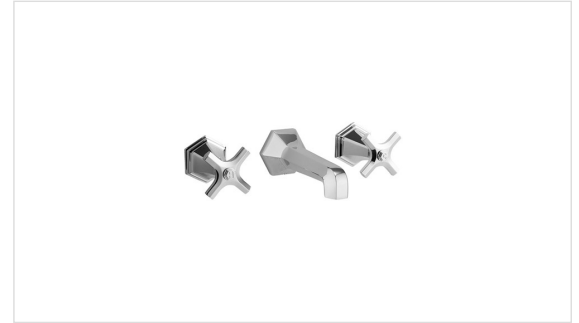

WALDORF WALL-MOUNT BASIN FAUCET TRIM WITH CROSS HANDLES

Polished Chrome

US-WF131WNC

FEATURES

- A modern interpretation of Art Deco excellence, Waldorf blends geometric intricacy with softened lines for a striking profile
- Solid brass construction
- Fluhs quarter-turn ceramic disc cartridges
- Drain assembly sold separately
- Required rough (sold separately): US-130ROUGH

SPECIFICATIONS

| | |
|-------------------------------|-------------------------|
| Finish | Polished Chrome |
| Barcode | 5055833663781 |
| Spout reach | 5-1/2" |
| Spout swivel | No |
| Handle style | Cross |
| Handle spread | 8" |
| Drain type | Push (sold separately) |
| Installation type | Wall mount |
| Flow rate | 1.2 GPM |
| Weighted average lead content | Complies with .25% WALC |
| Number of faucet holes | 3 |
| CEC | Yes |
| IAPMO | Yes |
| State of MA | Yes |
| WaterSense | Yes |

✓ Limited Lifetime. Commercial

AVAILABLE COLOR/FINISHES

| Color | SKU | Description |
|---|-------------|-----------------|
|  | US-WF131WNC | Polished Chrome |
|  | US-WF131WNN | Polished Nickel |

Waldorf Wall-mount Widespread Basin Faucet
US-WF131