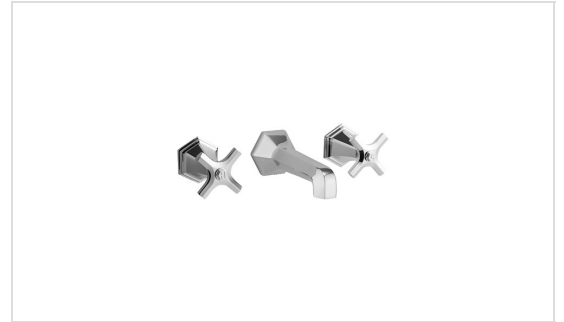

WALDORF WALL-MOUNT BASIN FAUCET TRIM WITH CROSS HANDLES

Polished Chrome

US-WF131WNC

FEATURES

- A modern interpretation of Art Deco excellence, Waldorf blends geometric intricacy with softened lines for a striking profile
- Solid brass construction
- Fluhs quarter-turn ceramic disc cartridges
- Drain assembly sold separately
- Required rough (sold separately): US-130ROUGH

SPECIFICATIONS

Finish	Polished Chrome
Spout reach	5-1/2"
Spoutswivel	No
Handle style	Cross
Handle spread	8"
Drain type	Push (sold separately)
Installation type	Wall mount
Flow rate	1.2 GPM
Weighted average lead content	Complies with .25% WALC
Number of faucet holes	3
CEC	Yes
IAPMO	Yes
State of MA	Yes
WaterSense	Yes