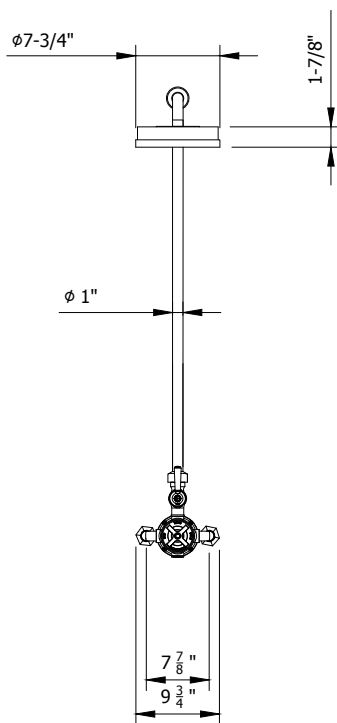

Waldorf Exposed
Thermostatic Shower Set
US-WF_SHOWER