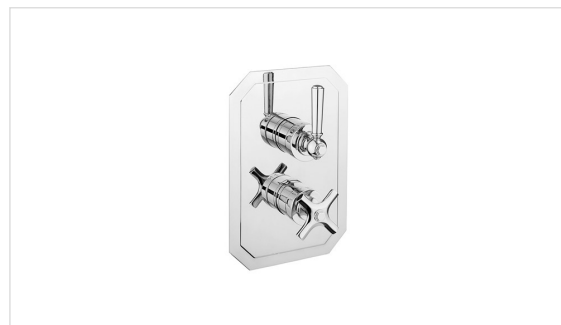

WALDORF 1000 THERMOSTATIC VALVE TRIM WITH SINGLE INTEGRATED VOLUME CONTROL AND METAL LEVER/CROSS HANDLES

Polished Chrome

US-WF1000RC_LS

FEATURES

- A modern interpretation of Art Deco excellence, Waldorf blends geometric intricacy with softened lines for a striking profile
- Single integrated volume control for 1 water outlet
- Required rough features Vernet thermostatic cartridge
- The thermostatic valve senses and controls the actual water temperature and blends hot water with cold water to ensure constant, safe temperatures, preventing scalding.
- Required rough (sold separately): US-WLBP1000R

SPECIFICATIONS

Finish	Polished Chrome
Extension kit	US-EK101525C
Number of water outlets	1
Handle style	Cross and lever
Flow rate	12 GPM
Inlet connection size	3/4" NPT
Outlet connection size	3/4" NPT
Water pressure minimum	20 PSI
Water pressure maximum	Operating pressure of 60 PSI and static pressure of 144 PSI
Installation type	Concealed
IAPMO	Yes
State of MA	Yes
Extension kit	EK101525

✓ Limited lifetime. Commercial

AVAILABLE COLOR/FINISHES

Color	SKU	Description
	US-WF1000RC_LS	Polished Chrome
	US-WF1000RN_LS	Polished Nickel

Waldorf 1000/1500 Thermostatic Valve Trim

US-WF1000_LV

US-WF1500_LV