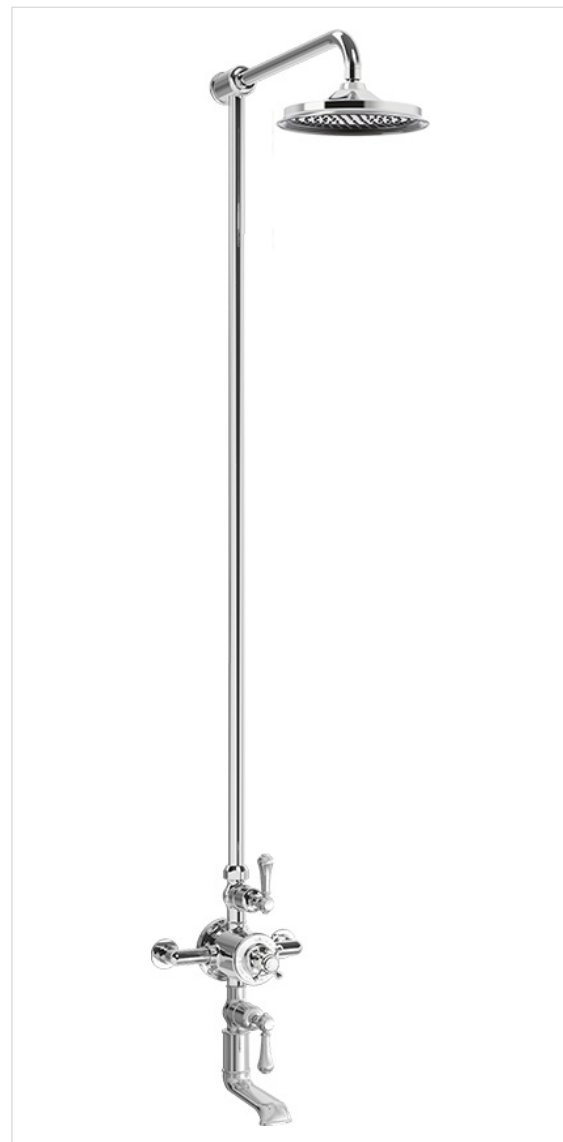

BELGRAVIA EXPOSED THERMOSTATIC TUB AND SHOWER SET WITH WHITE OR METAL LEVER HANDLES

Polished Chrome

US-BEL_BSMC

FEATURES

- Exceptionally crafted, Belgravia lends an historic pedigree to traditional design
- Solid brass construction
- 9" shower featuring air boost technology
- 2 integrated volume controls
- Vernet thermostatic cartridge and Fluhs volume control cartridges
- The thermostatic valve senses and controls the actual water temperature and blends hot water with cold water to ensure constant, safe temperatures, preventing scalding.

FEATURES

- Due to water restriction laws, this product may not be eligible for purchase in your area. Please check with your plumbing professional for further information.

SPECIFICATIONS

Finish	Polished Chrome
Barcode	5055833664788
Height	62"
Projection	19-7/8"
Handle style	Lever and cross
Shower head swivel	No
Inlet supply spread	7-7/8"
Inlet connection size	1/2"
Inlet connection type	Straight pipe with compression fitting
Installation type	Exposed
IAPMO	Yes
State of MA	Yes
Shower head flow rate	1.75 GPM
Notes	Due to water restriction laws, this product may not be eligible for purchase in your area. Please check with your plumbing professional for further information.

✓ Limited Lifetime. Commercial

AVAILABLE COLOR/FINISHES

Color	SKU	Description
	US-BEL_BSMC	Polished Chrome
	US-BEL_BSMN	Polished Nickel

Belgravia Exposed
Thermostatic Shower Set
US-BEL_BSM