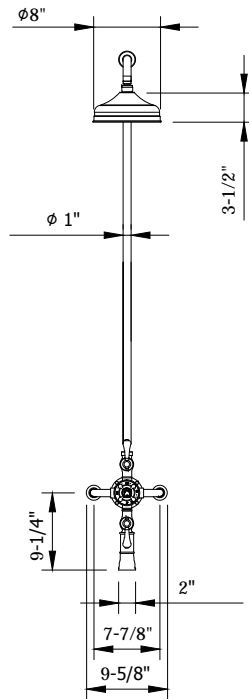

Belgravia Exposed
Thermostatic Shower Set
US-BEL_BSM