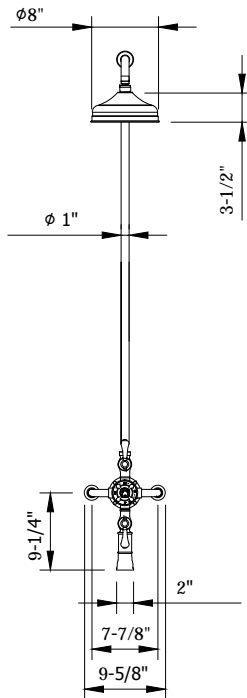

Belgravia Exposed
Thermostatic Shower Set
US-BEL_BSM