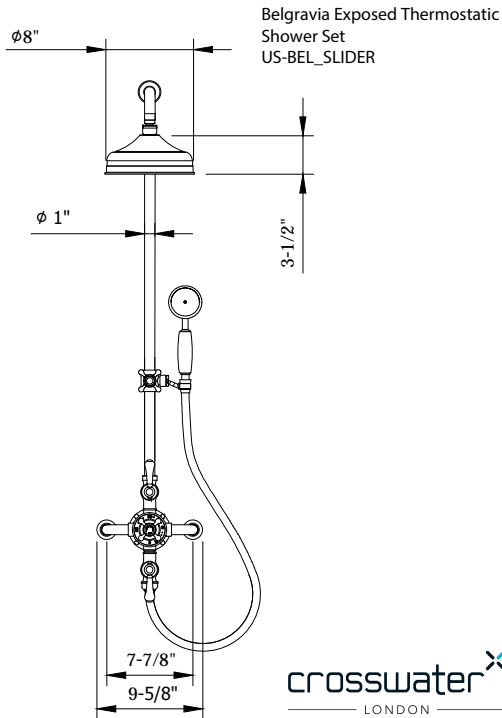

Belgravia Exposed Thermostatic
Shower Set
US-BEL_SLIDER

crosswater^x
LONDON