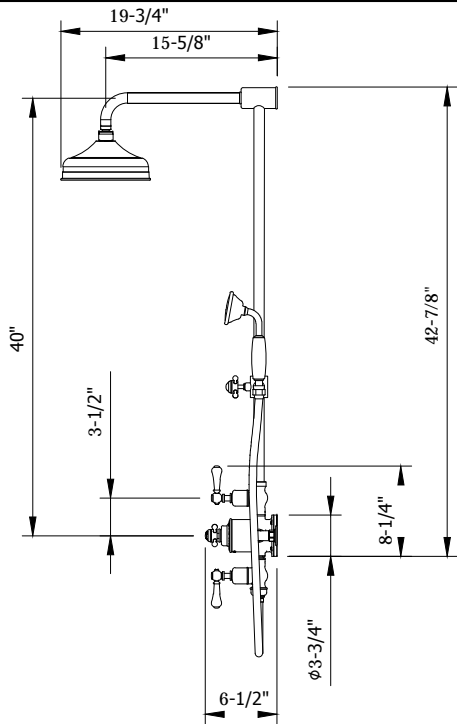

Belgravia Exposed Thermostatic
Shower Set
US-BEL_SLIDER

crosswater^x
LONDON