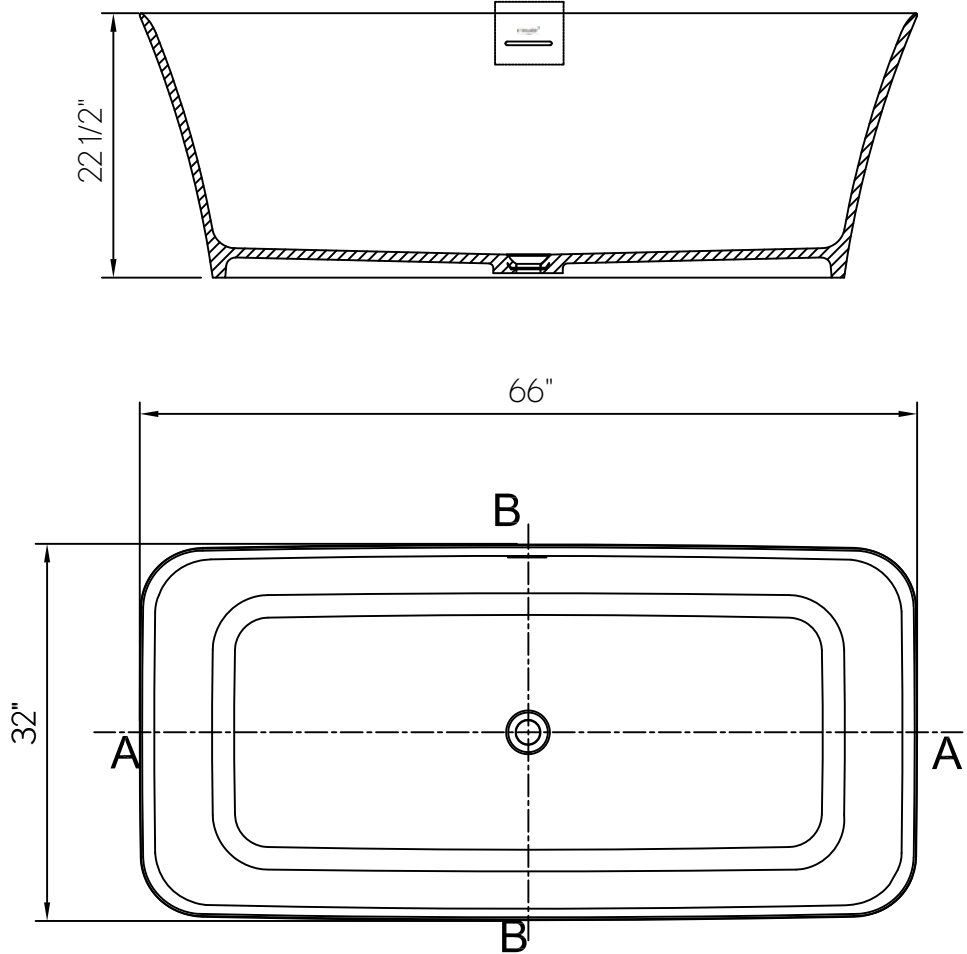

HEIR 5.5' FREESTANDING BATHTUB WITH INTEGRAL OVERFLOW

HEI-F6632-C-WH

FEATURES

- Anchored in architectural appeal, the minimalist style offers function and beauty that goes the distance
- Constructed of ClearStone material engineered to resist stain, retain heat and minimize maintenance
- Size: 66" x 32" x 22-1/2"
- Center drain position comfortably accommodates two bathers
- Required waste and overflow: Included
- Recommended Island Tub Drain Adapter: ITD5135 (sold separately)

SPECIFICATIONS

Barcode	810066367463
Color	White
Drain position	Center
Installation type	Freestanding
Material	ClearStone
Length	66"
Width	32"
Height	22-1/2"
Finish	Semi-Gloss
Weight	284 lbs
Weight with water	935 lbs
Capacity	111 gallons
Displaced capacity	93 gallons
Water depth	17-3/4"
1/2" NPT	Bowl rim height
IAPMO	Yes
Massachusetts Code Approval	Yes

✓ Limited lifetime. Commercial

AVAILABLE COLOR/FINISHES

Color	SKU	Description
	HEI-F6632-C-WH	White Gloss

Heir 5.5' Freestanding Bathtub with Integral Overflow and Waste
HEI-F6632-C-WH

*Bath waste included