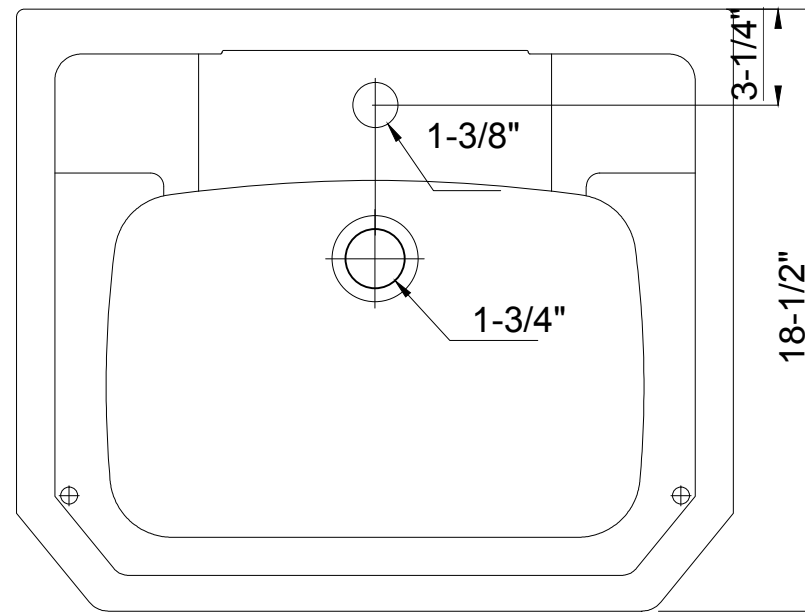

EDWARDIAN 22" PEDESTAL BASIN

Edwardian 22" Three-hole Pedestal Basin

US-EDW223PB

FEATURES

- Classic embodies European design with generous proportions and elegant scale
- Set includes single-hole or three-hole basin and pedestal base
- Made of fine vitreous china
- Size: 22" W x 18-1/2" D x 35-1/2" H

SPECIFICATIONS

Barcode	Basin 5055806001473 / Pedestal 5055806005105
Color	White
Material	Vitreous china
Width	22"
Depth	18-1/2"
Height	35-1/2"
Inside bowl dimensions	15-3/4" x 10-1/4" x 6-1/8"
Overflow	Yes
IAPMO	Yes
Components	BASINS

✓ Limited lifetime. Commercial

Edwardian 22" Basin
US-B4

Edwardian Pedestal Base
US-P1