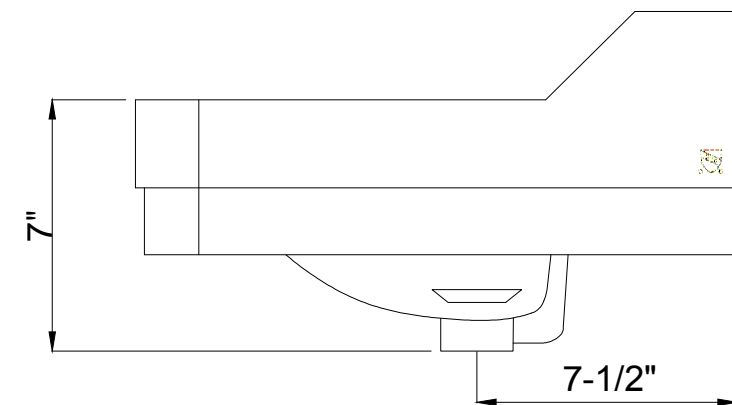

Edwardian 22" Basin
US-B4