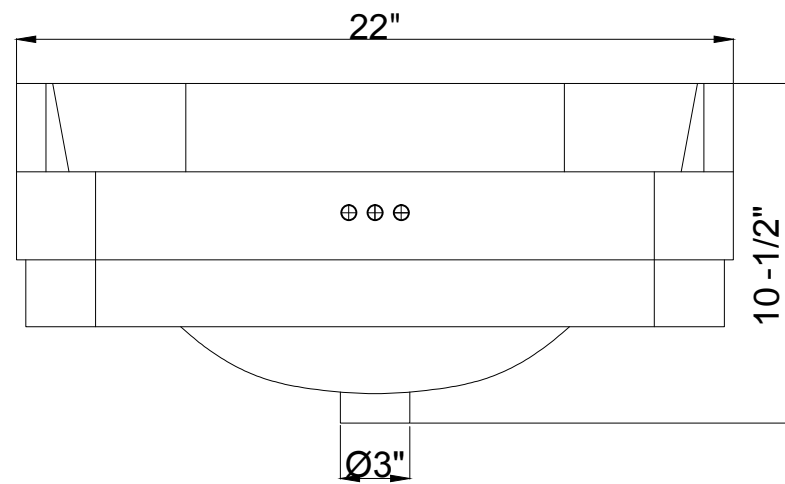

EDWARDIAN 22" PEDESTAL BASIN

Edwardian 22" Three-hole Pedestal Basin

US-EDW223PB

FEATURES

- Classic embodies European design with generous proportions and elegant scale
- Set includes single-hole or three-hole basin and pedestal base
- Made of fine vitreous china
- Size: 22" W x 18-1/2" D x 35-1/2" H

SPECIFICATIONS

Barcode	Basin 5055806001473 / Pedestal 5055806005105
Color	White
Material	Vitreous china
Width	22"
Depth	18-1/2"
Height	35-1/2"
Inside bowl dimensions	15-3/4" x 10-1/4" x 6-1/8"
Overflow	Yes
IAPMO	Yes
Components	BASINS

✓ Limited lifetime. Commercial

Edwardian 22" Basin
US-B4

Edwardian Pedestal Base
US-P1