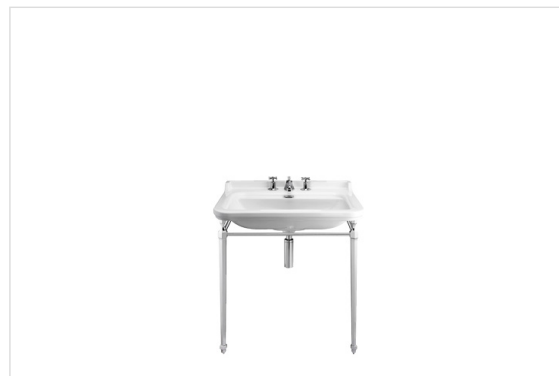

## WALDORF 31-1/2" CONSOLE SET

Waldorf 31-1/2" Polished Chrome Basin Console Set

US-WF313CSC

### FEATURES

- A modern interpretation of Art Deco excellence, Waldorf blends geometric intricacy with softened lines for a striking profile
- Made of fine Italian fireclay
- Set includes three-hole basin, metal console and overflow cover
- Size: 31-1/2" W x 21-5/8" D x 35-1/2" H

### SPECIFICATIONS

Barcode	Basin 5055833663620 / Console 5055833664030 / Overflow cover 5055833671397
Color	White
Material	Fireclay
Width	31-1/2"
Depth	21-5/8"
Height	35-1/2"
Overflow	Yes
Number of faucet holes	3
Faucet holes spread	7-7/8"
Components	BASIN
IAPMO	Yes
State of MA	Yes

# Waldorf 31" Basin Console Set

US-WF80X81/US-WF0813