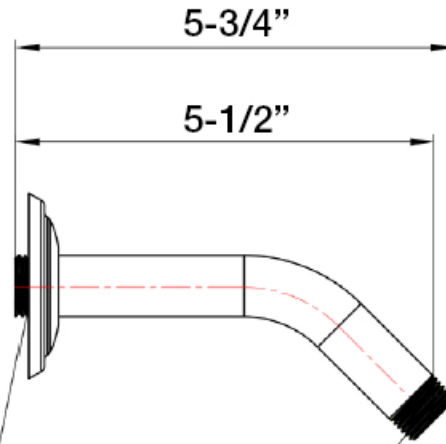

1/2-14NPSM-2A