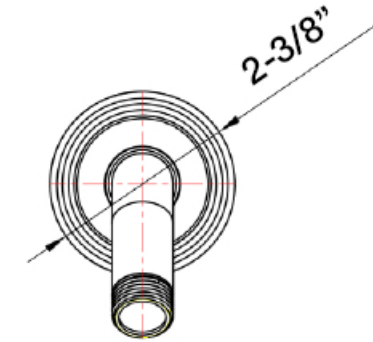

### FEATURES

- Drawing on Belle Epoque styling, Arcade speaks to strong form and graceful lines to tell a story of refined elegance
- Round flange to complement the Arcaderange
- Projection: 5-1/2"

### SPECIFICATIONS

Finish	Polished Chrome
Barcode	0
Installation type	Wall mount
Inlet connection size	1/2" male NPT

✓ Limited lifetime. Commercial

### AVAILABLE COLOR/FINISHES

Color	SKU	Description
	US-ARC064C	Polished Chrome
	US-ARC064N	Polished Nickel

Arcade Shower Arm and Flange  
US-ARC064

1/2-14NPT-2A

1/2-14NPSM-2A