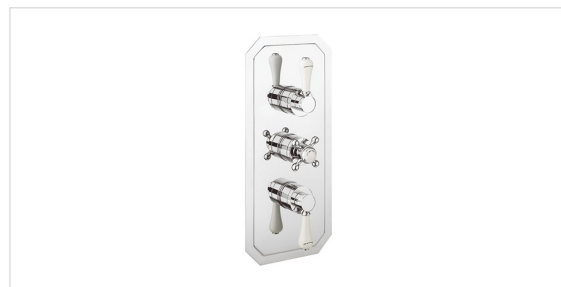

# BELGRAVIA 3000 THERMOSTATIC VALVE TRIM WITH INTEGRATED VOLUME CONTROL/TWO-WAY DIVERTER AND WHITE OR METAL LEVER HANDLES

Polished Chrome

US-BL3000RC\_L

## FEATURES

- Exceptionally crafted, Belgravia lends an historic pedigree to traditional design
- Integrated volume control and volume control/diverter for 3 water outlets
- Required rough features Vernet thermostatic cartridge
- The thermostatic valve senses and controls the actual water temperature and blends hot water with cold water to ensure constant, safe temperatures, preventing scalding.
- Required rough (sold separately): US-WLBP3000R

## SPECIFICATIONS

Finish	Polished Chrome
Extension kit	US-EK2000C
Barcode	5055806087910
Number of water outlets	3
Handle style	Cross and lever
Flow rate	12 GPM
Inlet connection size	3/4" NPT
Outlet connection size	3/4" NPT
Installation type	Concealed
Extension kit	EK2000
Rough-in depth minimum	3"
Rough-in depth maximum	4"
IAPMO	Yes
State of MA	Yes