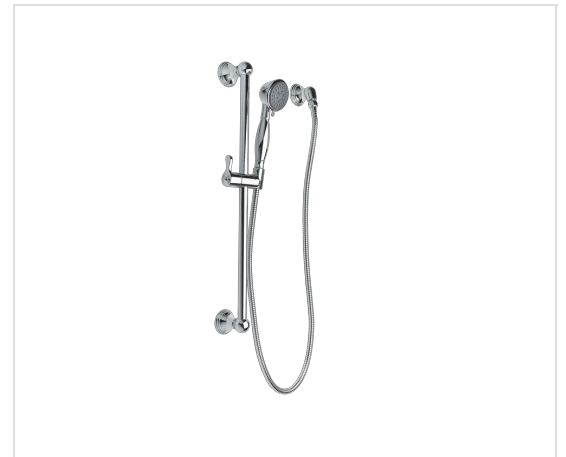

BEREA HANDSHOWER RAIL SET

Polished Chrome 2.5 GPM

11-31-PC

FEATURES

- Shape, finish, and texture harmonize for a bold whisper of traditional beauty with Berea. The perfect companion for modern elegance.
- Set includes handshower, hose, slide rail and wall outlet
- Single-function spray
- EasyClean anti-limescale nozzles
- 60" decorative metal hose
- 26" adjustable bar with bracket
- Handshower includes vacuum breaker and flow restrictor

SPECIFICATIONS

Finish	Polished chrome
Barcode	5055806070691
Overall length	26"
Handshower hose length	60"
Inlet connection size	1/2" NPT
Installation type	Wall mount
IAPMO	Yes
State of MA	Yes - 2.5 GPM model
CEC	Yes - 1.75 GPM model
Flow rate	1.75 or 2.5 GPM
Type	Multi function