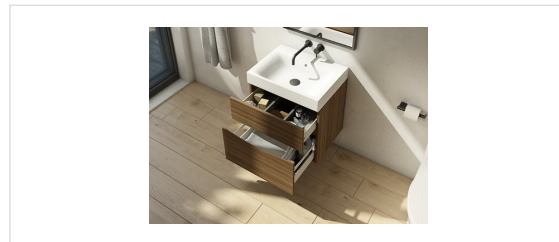

MPRO 24" VANITY ONLY - PHASE OUT

MPRO24" American Walnut Vanity

US-PRO24DAW+

FEATURES

- MPRO combines iconic definition with versatile style and superb functionality
- Space-saving design offers a clean, streamlined look
- Two drawers provide ample storage
- Vanity includes mounting brackets and SlowClose hardware
- Basin available undrilled, or with one or three faucet holes (sold separately)
- Bottom-drawer organizers are also available (sold separately)

FEATURES

- Carb-compliant MDF with lacquer finish (White Gloss), melamine finish (Driftwood) or veneer finish (American Walnut)

SPECIFICATIONS

IAPMO	Yes
State of MA	Yes
Vanity size	23-1/4" W x 17-3/8" D x 20-1/2" H
Construction	Carb-compliant MDF with lacquer finish (White Gloss), melamine finish (Driftwood) or veneer finish (American Walnut)

✓ 5 years

AVAILABLE COLOR/FINISHES

Color	SKU	Description
	US-PRO24DAW+	American Walnut
	US-PRO24DWG+	White Gloss

MPRO Top Drawer Organizer
US-PROORGTANT

MPRO 24" Vanity US-PRO24D

MPRO 24" basin (no holes) US-PRO240
MPRO 24" basin (one hole) US-PRO241
MPRO 24" basin (three holes) US-PRO243