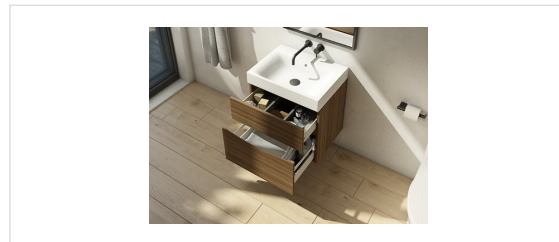

MPRO 24" VANITY ONLY - PHASE OUT

MPRO24" American Walnut Vanity

US-PRO24DAW+

FEATURES

- MPRO combines iconic definition with versatile style and superb functionality
- Space-saving design offers a clean, streamlined look
- Two drawers provide ample storage
- Vanity includes mounting brackets and SlowClose hardware
- Basin available undrilled, or with one or three faucet holes (sold separately)
- Bottom-drawer organizers are also available (sold separately)

FEATURES

- Carb-compliant MDF with lacquer finish (White Gloss), melamine finish (Driftwood) or veneer finish (American Walnut)

✓ 5 years

AVAILABLE COLOR/FINISHES

SPECIFICATIONS

IAPMO	Yes
State of MA	Yes
Vanity size	23-1/4" W x 17-3/8" D x 20-1/2" H
Construction	Carb-compliant MDF with lacquer finish (White Gloss), melamine finish (Driftwood) or veneer finish (American Walnut)