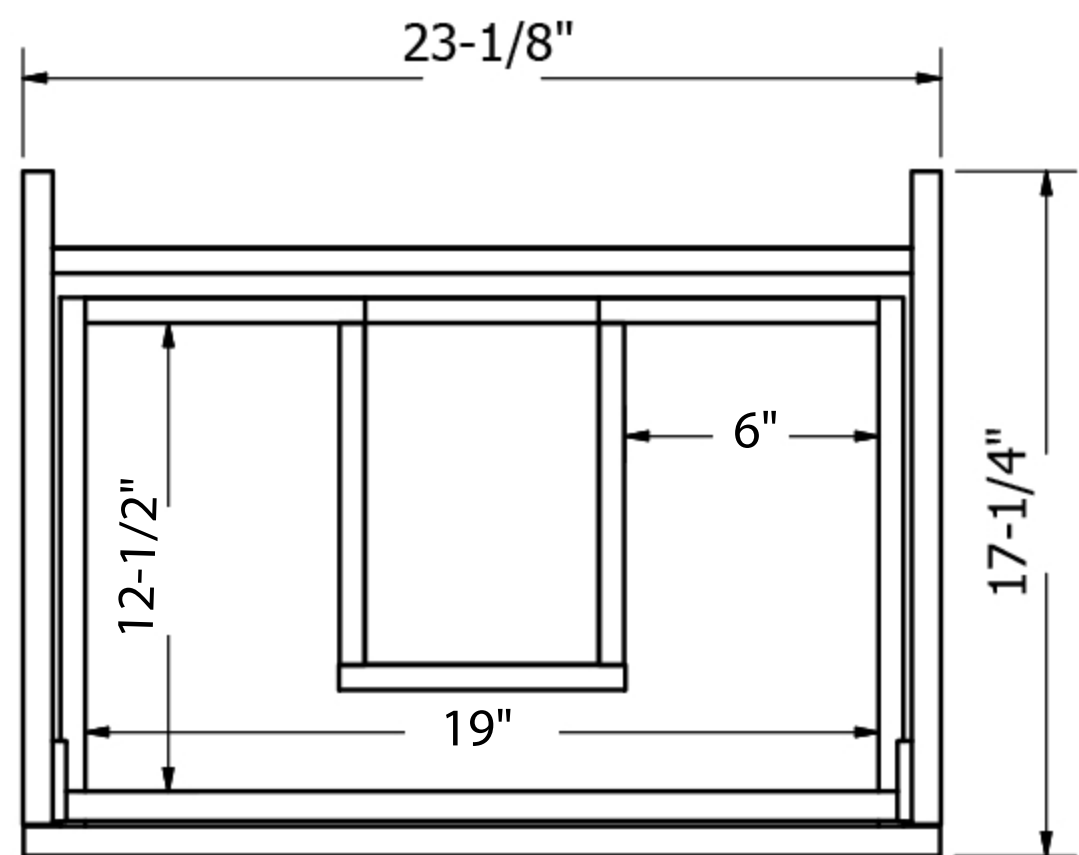

MPRO 24" Vanity US-PRO24D