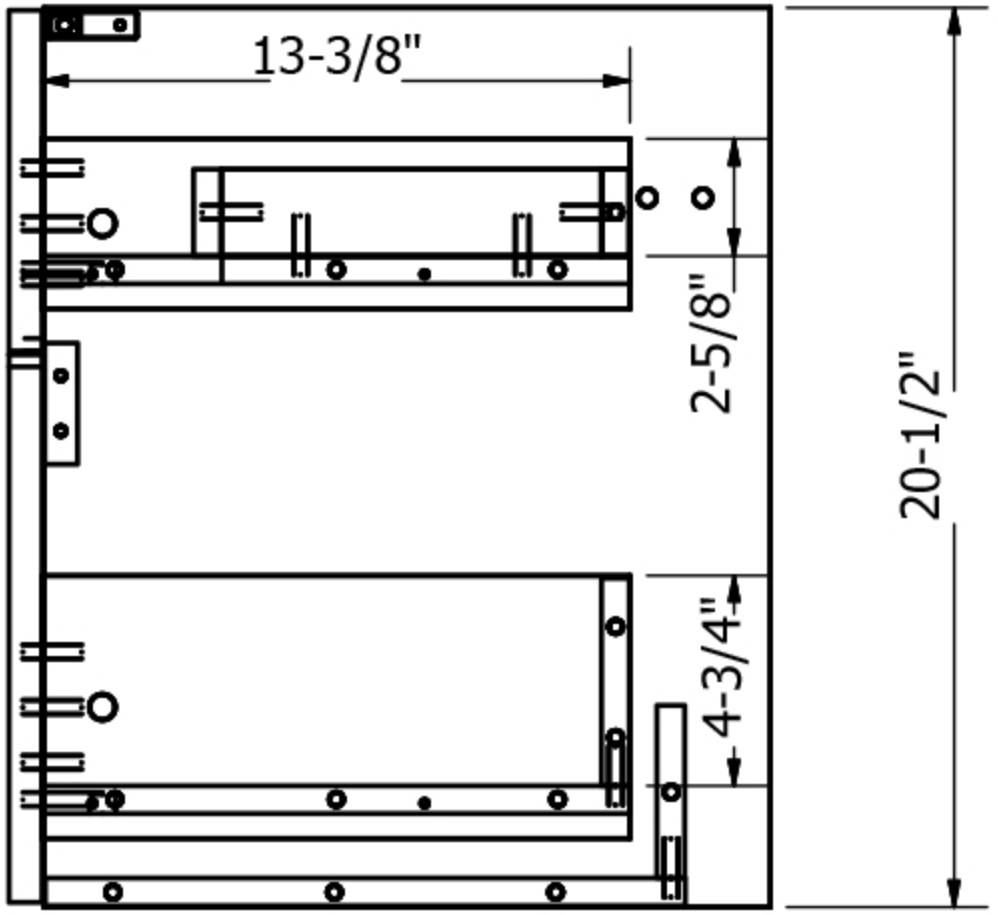

MPRO 24" Vanity US-PRO24D