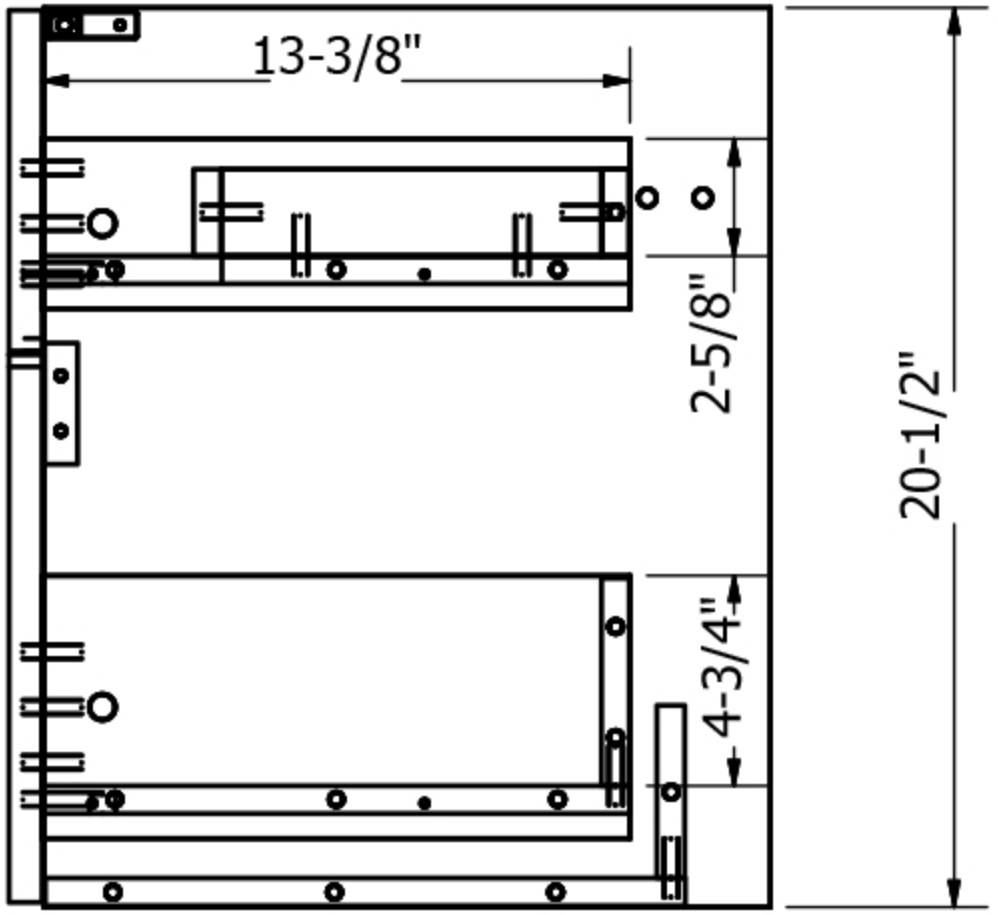

MPRO 24" VANITY ONLY - PHASE OUT

MPRO24" American Walnut Vanity

US-PRO24DAW+

FEATURES

- MPRO combines iconic definition with versatile style and superb functionality
- Space-saving design offers a clean, streamlined look
- Two drawers provide ample storage
- Vanity includes mounting brackets and SlowClose hardware
- Basin available undrilled, or with one or three faucet holes (sold separately)
- Bottom-drawer organizers are also available (sold separately)

FEATURES

- Carb-compliant MDF with lacquer finish (White Gloss), melamine finish (Driftwood) or veneer finish (American Walnut)

SPECIFICATIONS

IAPMO	Yes
State of MA	Yes
Vanity size	23-1/4" W x 17-3/8" D x 20-1/2" H
Construction	Carb-compliant MDF with lacquer finish (White Gloss), melamine finish (Driftwood) or veneer finish (American Walnut)

✓ 5 years

AVAILABLE COLOR/FINISHES

Color	SKU	Description
	US-PRO24DAW+	American Walnut
	US-PRO24DWG+	White Gloss

MPRO Top Drawer Organizer
US-PROORGTANT

MPRO 24" Vanity US-PRO24D

MPRO 24" basin (no holes) US-PRO240
MPRO 24" basin (one hole) US-PRO241
MPRO 24" basin (three holes) US-PRO243