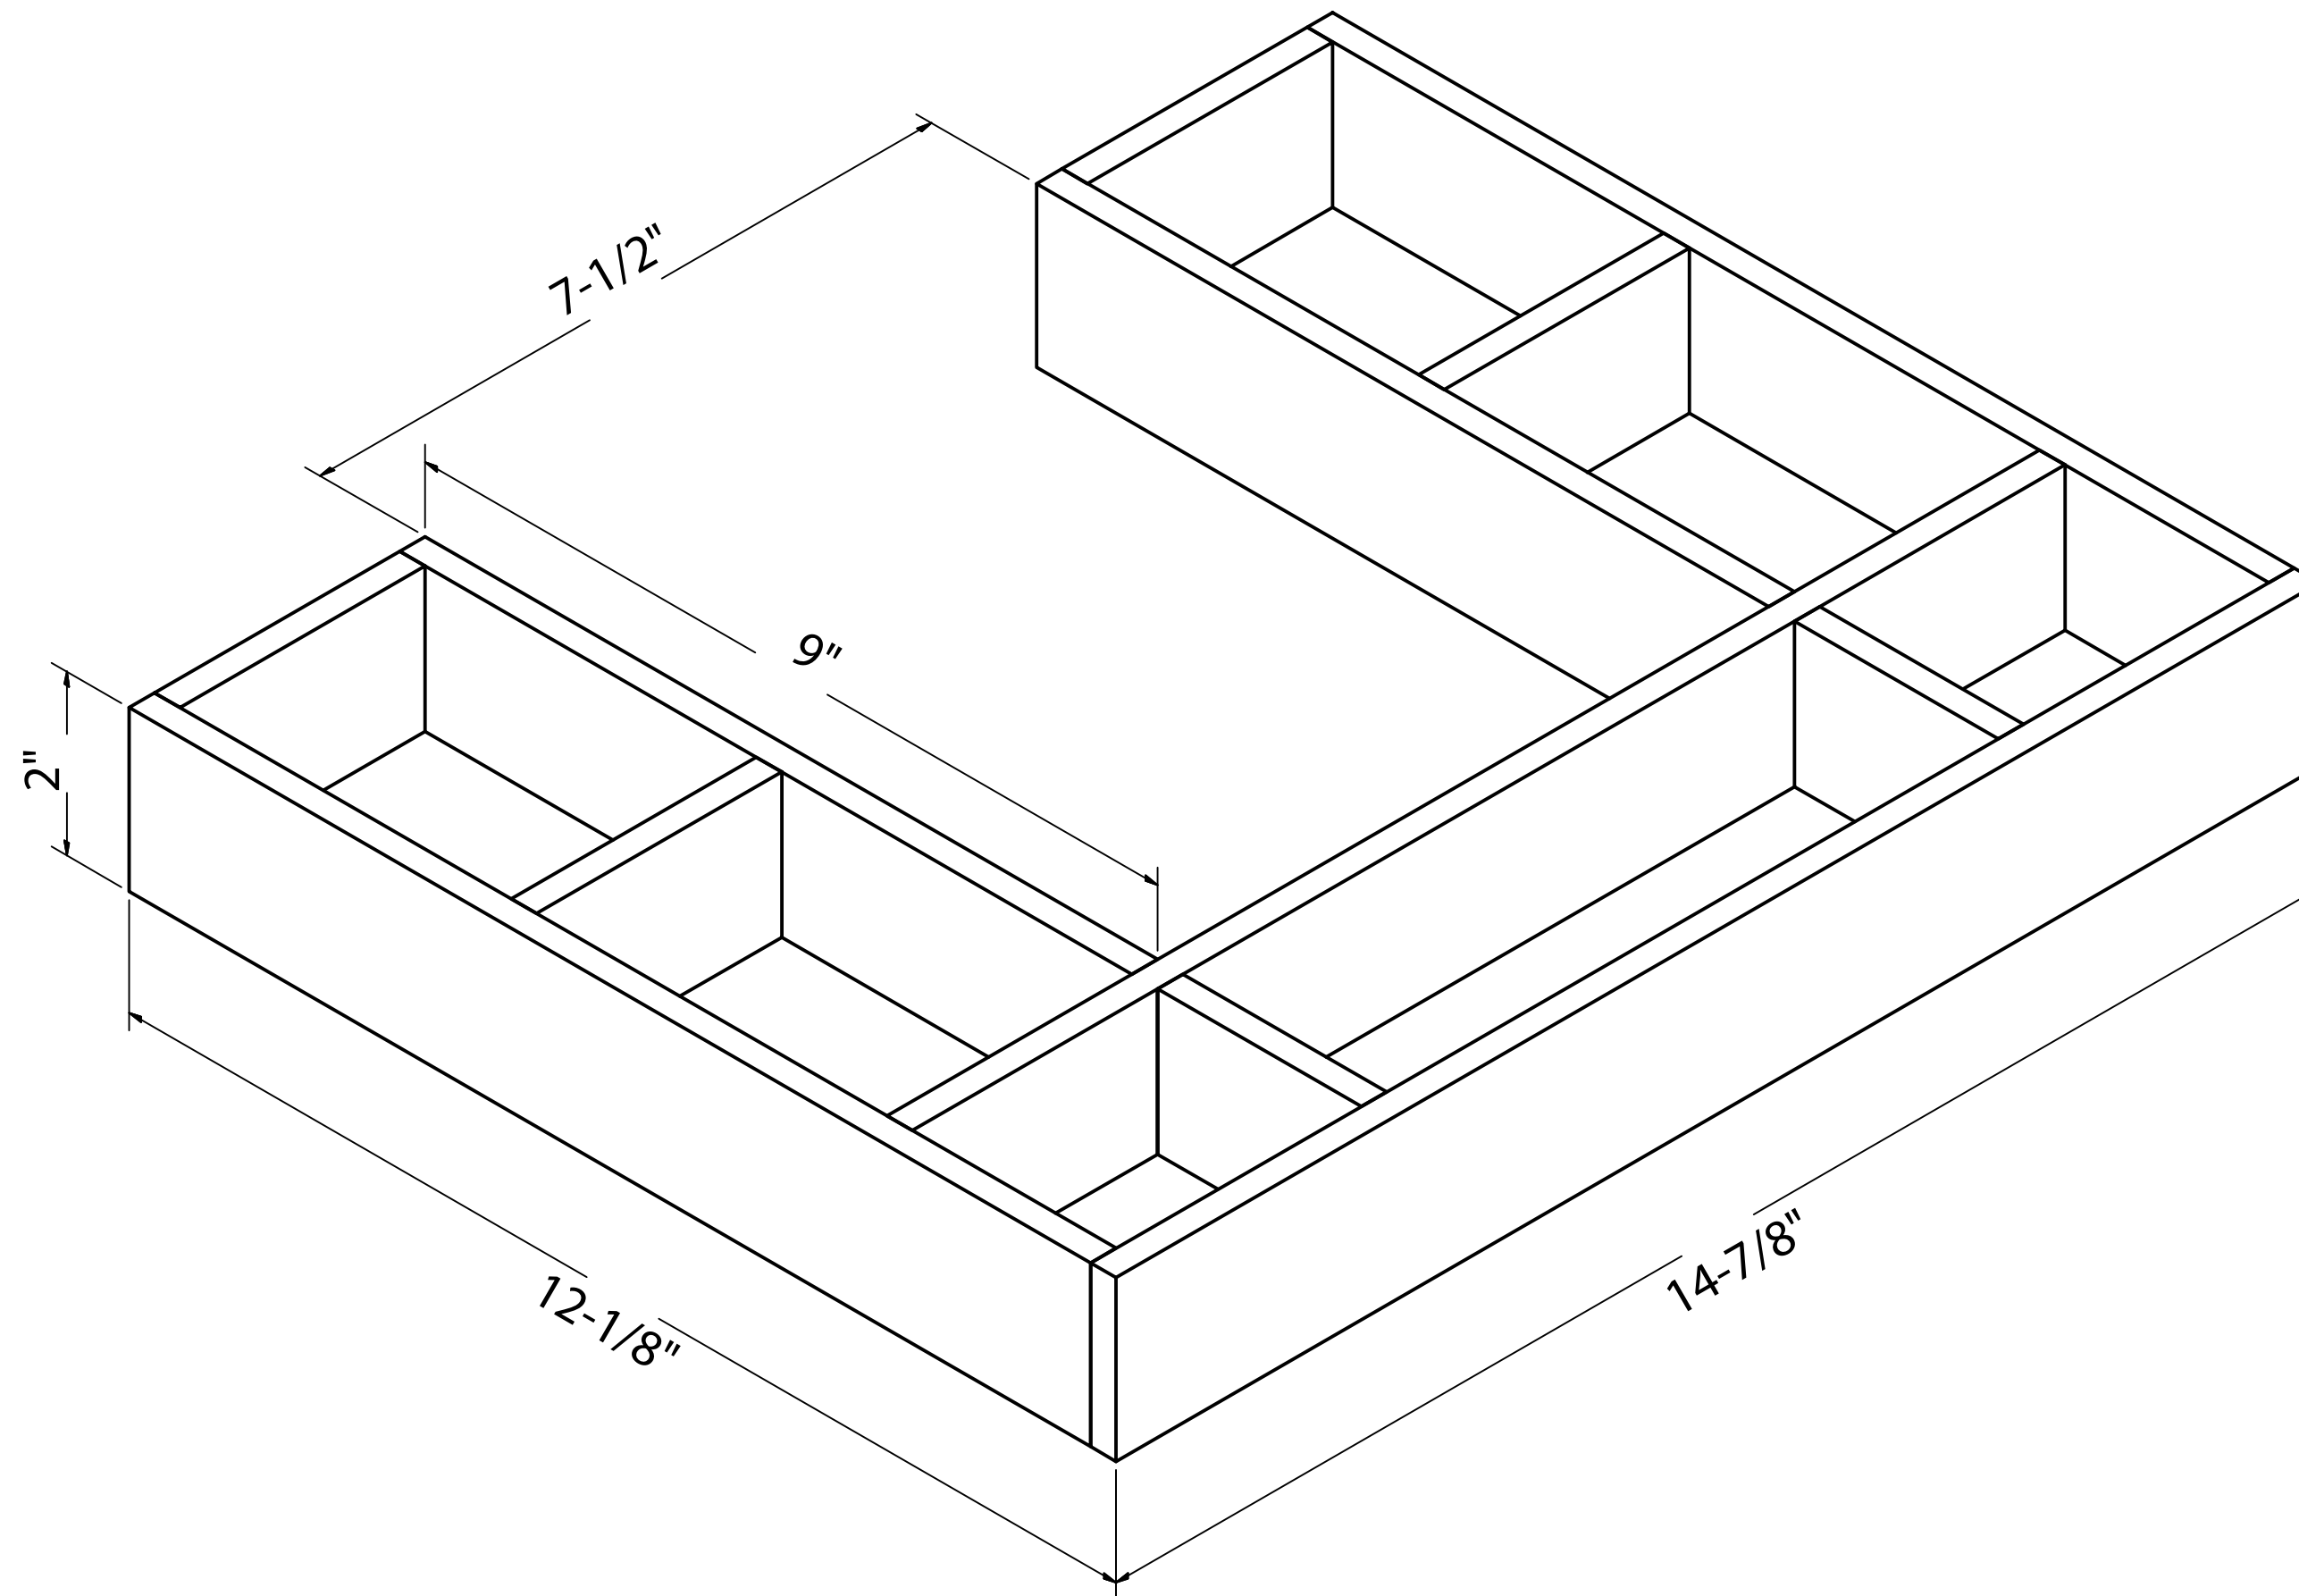

MPRO Top Drawer Organizer
US-PROORGTANT