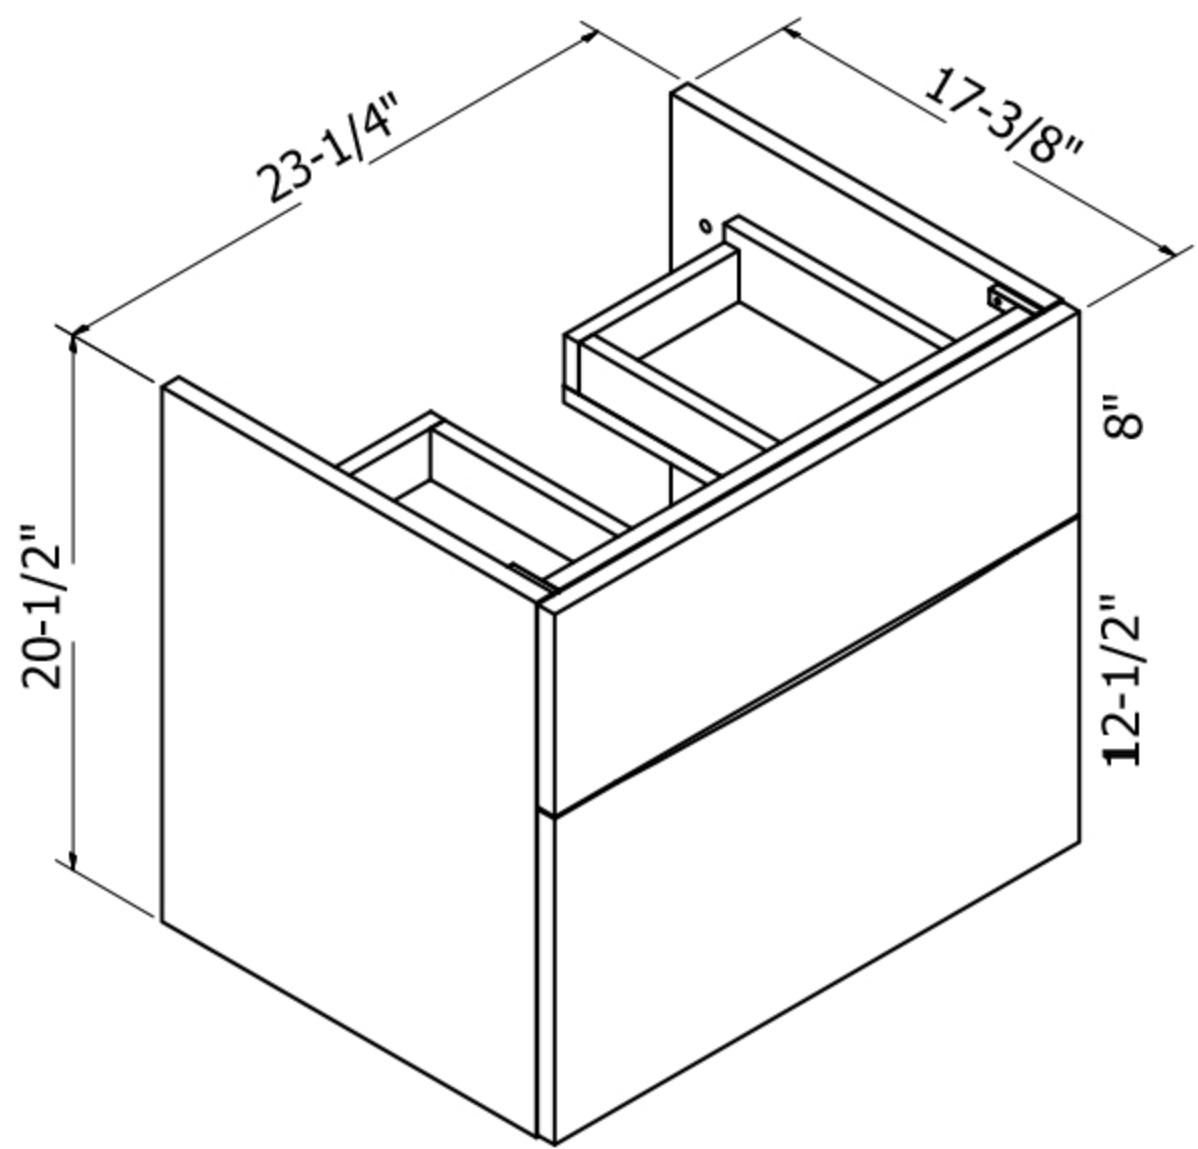

MPRO 24" Vanity US-PRO24D