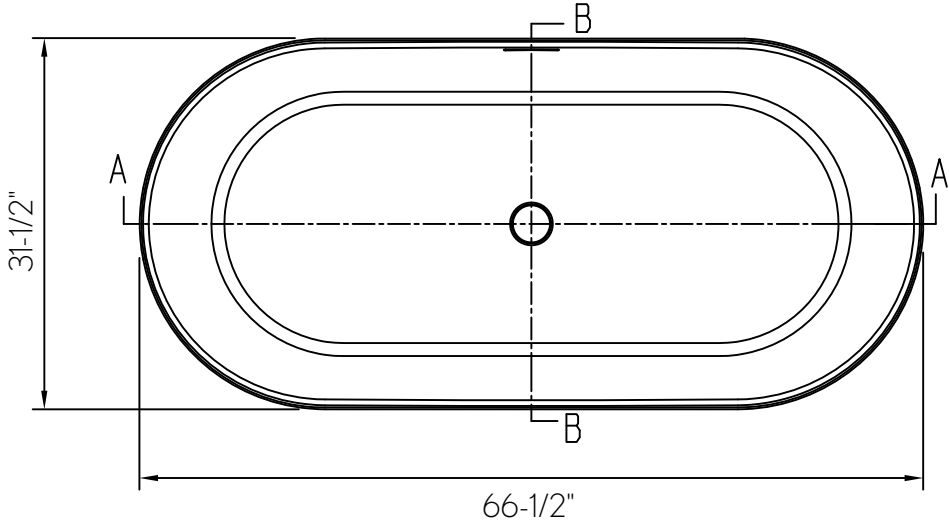

MPRO 5.5' FREESTANDING BATHTUB
PRO-F6732-C-WH

*BATH WASTE INCLUDED