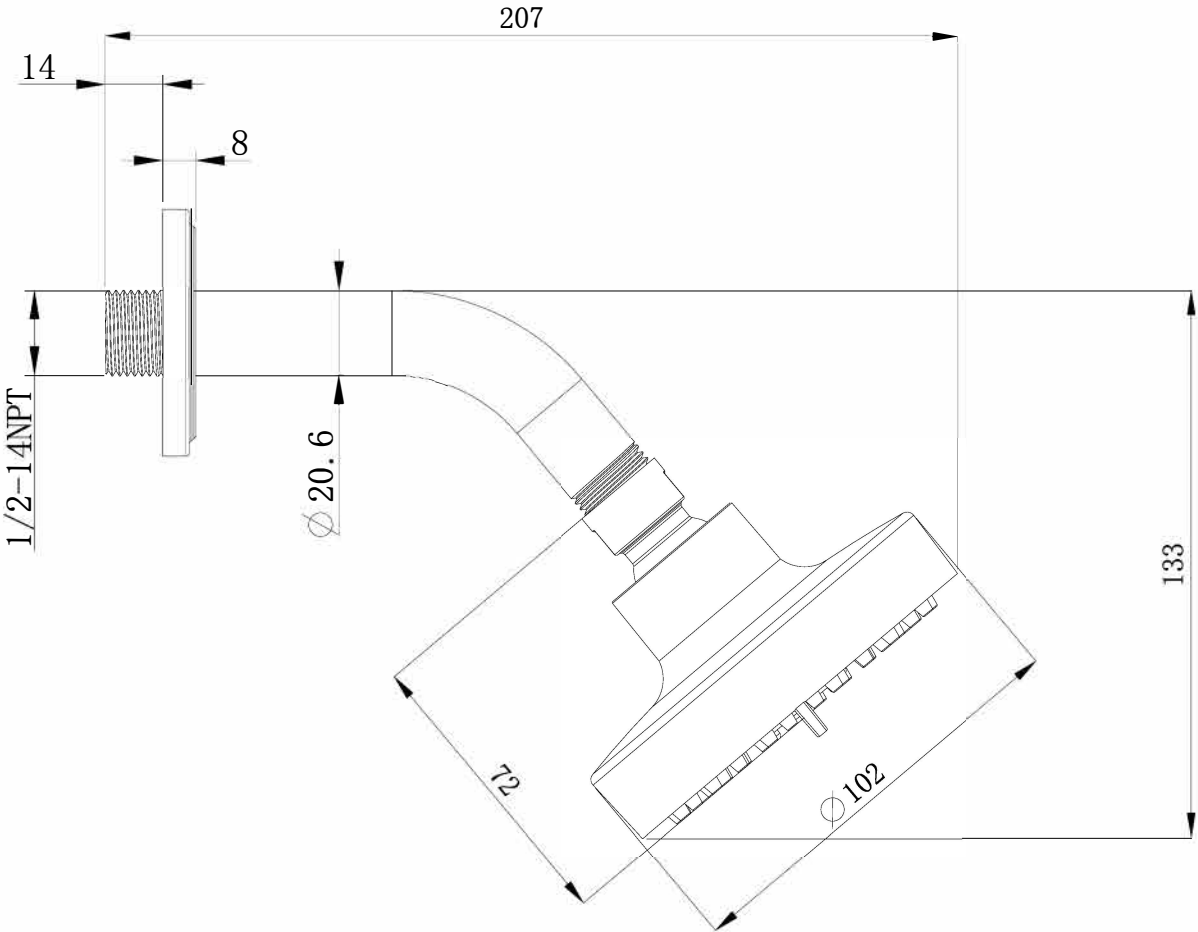

Multi-Function Shower Head with Arm and 5 Decorative Arm Flanges SH04

MODERN FLANGE

Multi-Function Shower Head with Arm and 5 Decorative Arm Flanges SH04

TRADITIONAL FLANGE

Multi-Function Shower Head with Arm and 5 Decorative Arm Flanges SH04

TAOS FLANGE

Multi-Function Shower Head with Arm and 5 Decorative Arm Flanges SH04

LEYDEN FLANGE

Multi-Function Shower Head with Arm and 5 Decorative Arm Flanges SH04

DARBY FLANGE