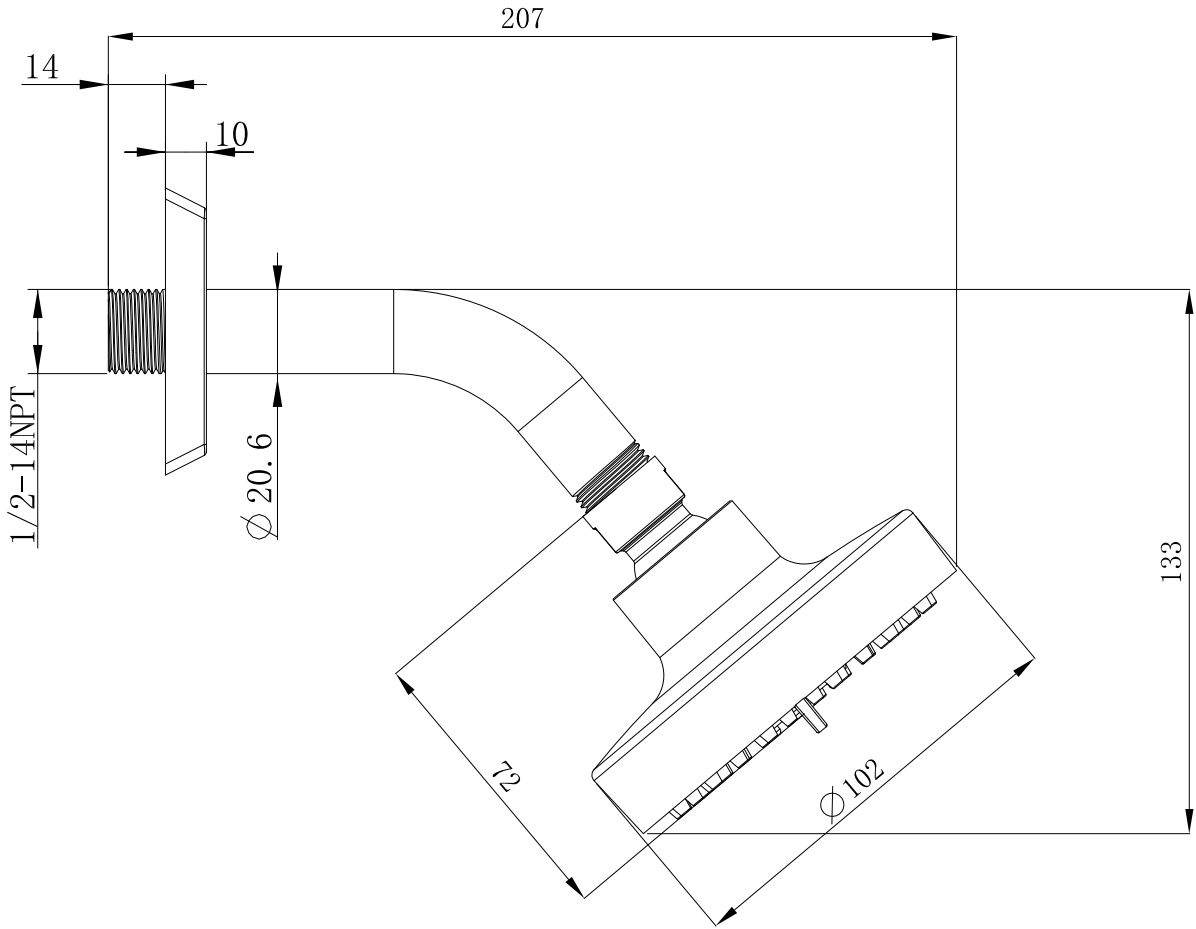

Multi-Function Shower Head with Arm and 5 Decorative Arm Flanges SH04

MODERN FLANGE

Multi-Function Shower Head with Arm and 5 Decorative Arm Flanges SH04

TRADITIONAL FLANGE

Multi-Function Shower Head with Arm and 5 Decorative Arm Flanges SH04

TAOS FLANGE

Multi-Function Shower Head with Arm and 5 Decorative Arm Flanges SH04

LEYDEN FLANGE

Multi-Function Shower Head with Arm and 5 Decorative Arm Flanges SH04

DARBY FLANGE