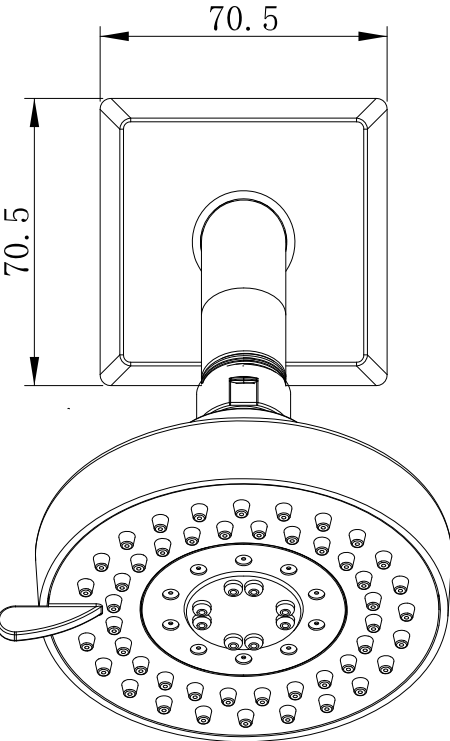

Multi-Function Shower Head with Arm and 5 Decorative Arm Flanges SH04

MODERN FLANGE

Multi-Function Shower Head with Arm and 5 Decorative Arm Flanges SH04

TRADITIONAL FLANGE

Multi-Function Shower Head with Arm and 5 Decorative Arm Flanges SH04

TAOS FLANGE

Multi-Function Shower Head with Arm and 5 Decorative Arm Flanges SH04

LEYDEN FLANGE

Multi-Function Shower Head with Arm and 5 Decorative Arm Flanges SH04

DARBY FLANGE