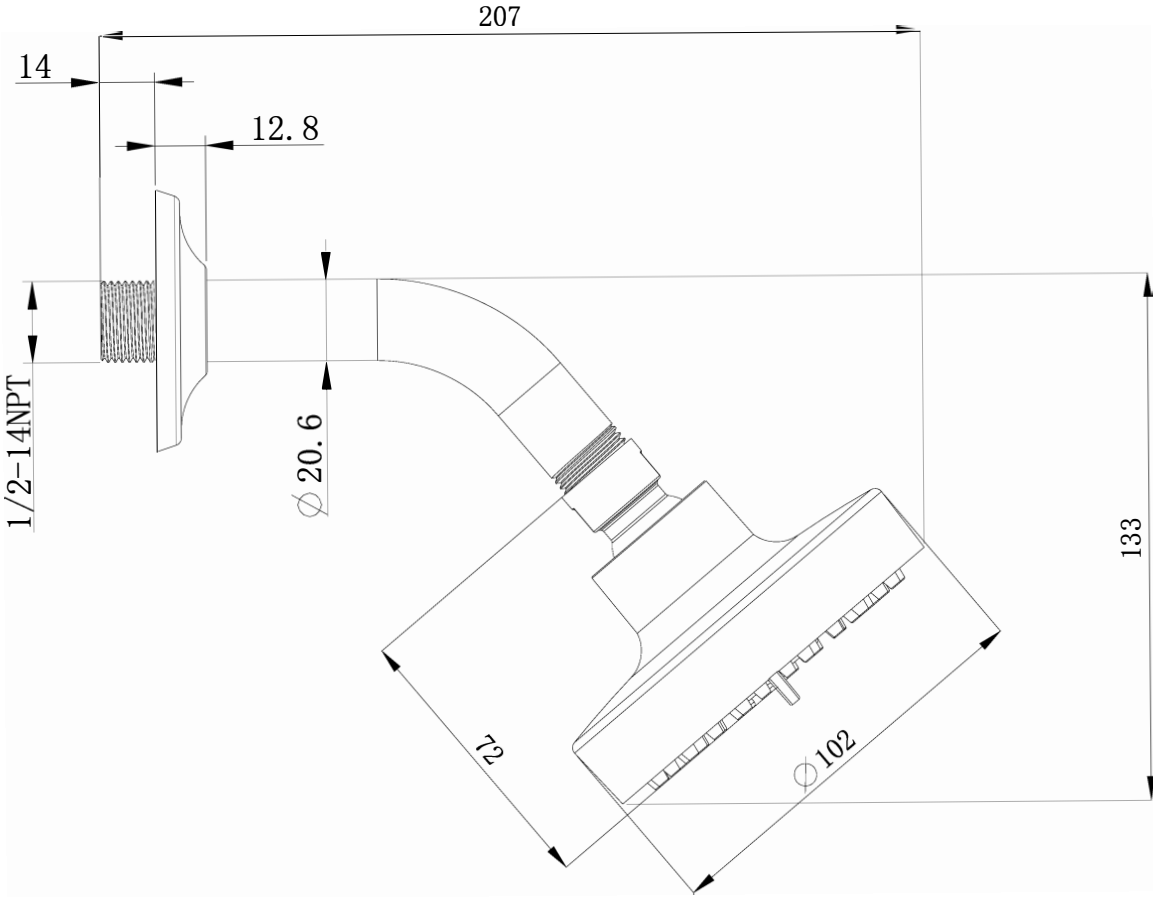

Multi-Function Shower Head with Arm and 5 Decorative Arm Flanges SH04

MODERN FLANGE

Multi-Function Shower Head with Arm and 5 Decorative Arm Flanges SH04

TRADITIONAL FLANGE

Multi-Function Shower Head with Arm and 5 Decorative Arm Flanges SH04

TAOS FLANGE

Multi-Function Shower Head with Arm and 5 Decorative Arm Flanges SH04

LEYDEN FLANGE

Multi-Function Shower Head with Arm and 5 Decorative Arm Flanges SH04

DARBY FLANGE