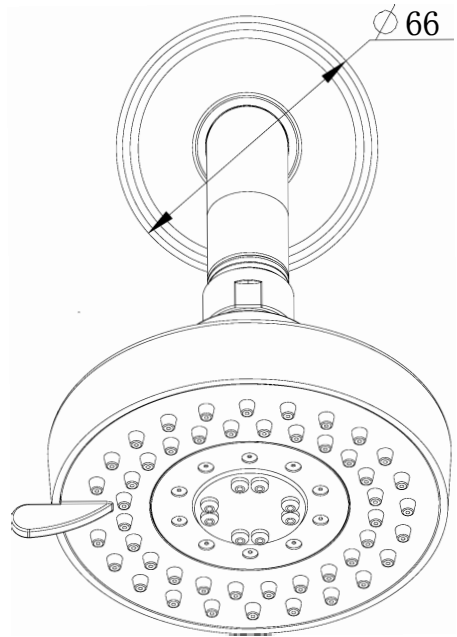

Multi-Function Shower Head with Arm and 5 Decorative Arm Flanges SH04

MODERN FLANGE

Multi-Function Shower Head with Arm and 5 Decorative Arm Flanges SH04

TRADITIONAL FLANGE

Multi-Function Shower Head with Arm and 5 Decorative Arm Flanges SH04

TAOS FLANGE

Multi-Function Shower Head with Arm and 5 Decorative Arm Flanges SH04

LEYDEN FLANGE

Multi-Function Shower Head with Arm and 5 Decorative Arm Flanges SH04

DARBY FLANGE