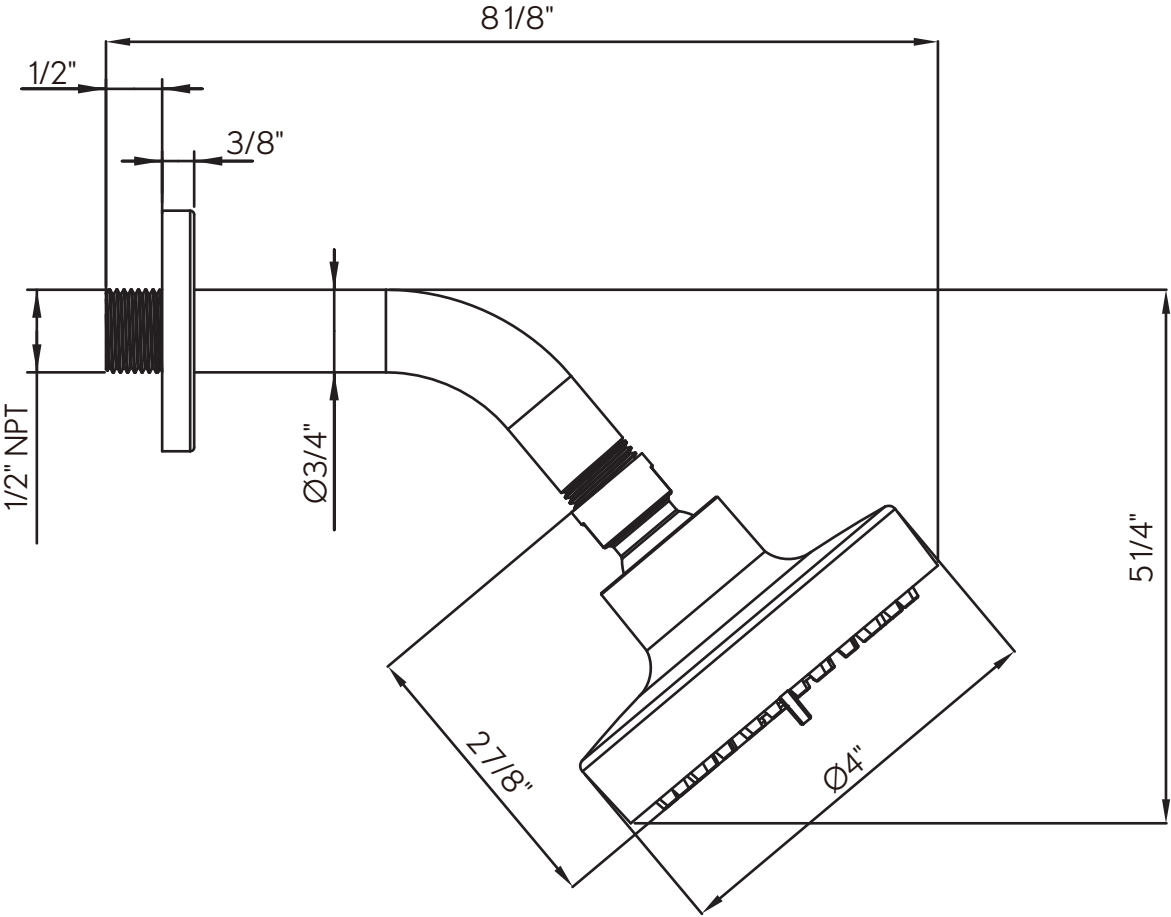

Multi-Function Shower Head with Arm and 5 Decorative Arm Flanges SH04

MODERN FLANGE

Multi-Function Shower Head with Arm and 5 Decorative Arm Flanges SH04

TRADITIONAL FLANGE

Multi-Function Shower Head with Arm and 5 Decorative Arm Flanges SH04

TAOS FLANGE

Multi-Function Shower Head with Arm and 5 Decorative Arm Flanges SH04

LEYDEN FLANGE

Multi-Function Shower Head with Arm and 5 Decorative Arm Flanges SH04

DARBY FLANGE