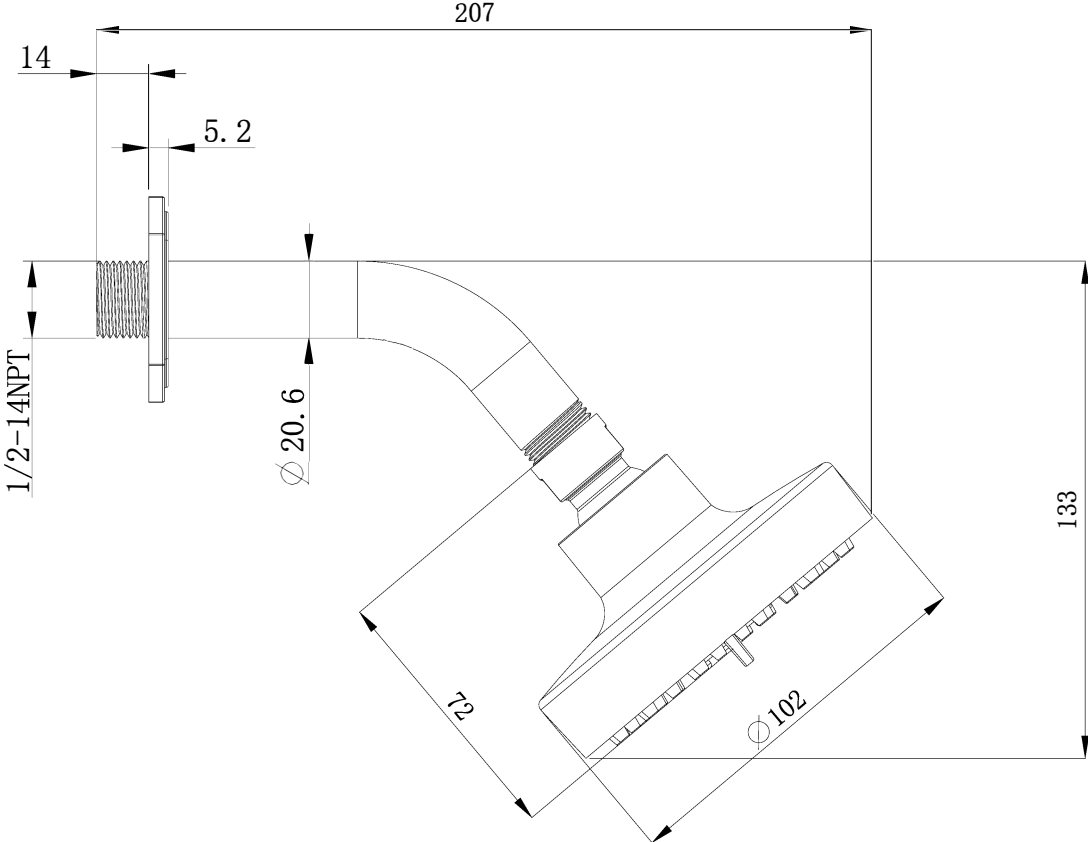

Multi-Function Shower Head with Arm and 5 Decorative Arm Flanges SH04

MODERN FLANGE

Multi-Function Shower Head with Arm and 5 Decorative Arm Flanges SH04

TRADITIONAL FLANGE

Multi-Function Shower Head with Arm and 5 Decorative Arm Flanges SH04

TAOS FLANGE

Multi-Function Shower Head with Arm and 5 Decorative Arm Flanges SH04

LEYDEN FLANGE

Multi-Function Shower Head with Arm and 5 Decorative Arm Flanges SH04

DARBY FLANGE