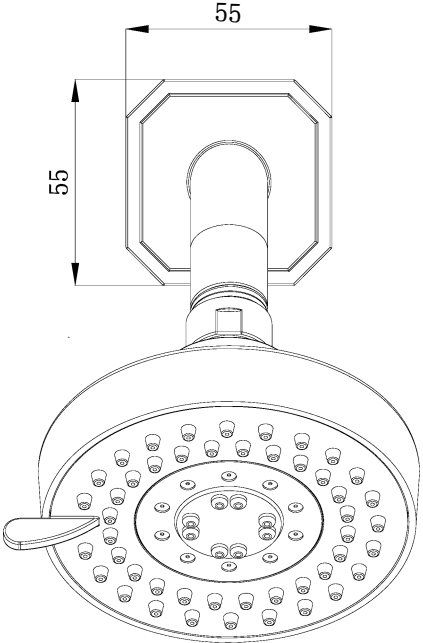

Multi-Function Shower Head with Arm and 5 Decorative Arm Flanges SH04

MODERN FLANGE

Multi-Function Shower Head with Arm and 5 Decorative Arm Flanges SH04

TRADITIONAL FLANGE

Multi-Function Shower Head with Arm and 5 Decorative Arm Flanges SH04

TAOS FLANGE

Multi-Function Shower Head with Arm and 5 Decorative Arm Flanges SH04

LEYDEN FLANGE

Multi-Function Shower Head with Arm and 5 Decorative Arm Flanges SH04

DARBY FLANGE